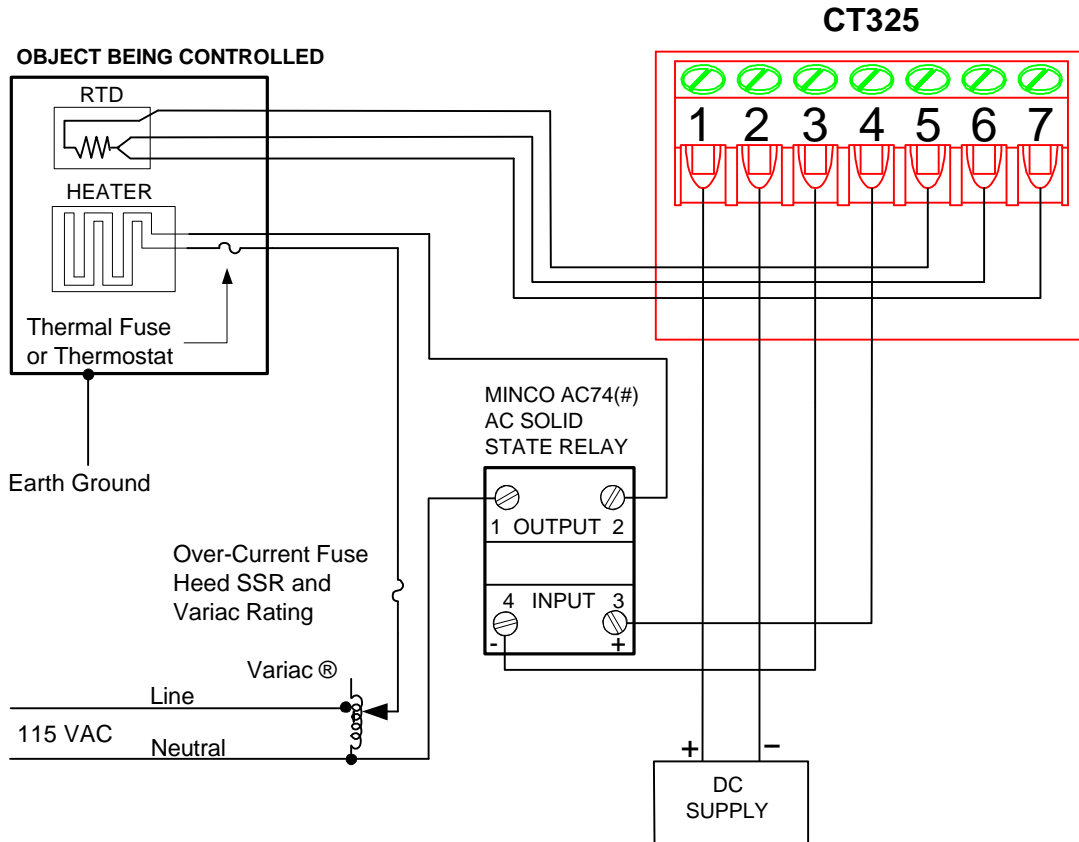

AC Wiring

Variable AC Autotransformer to Adjust Heater Wattage

(external SSR's are capable of handling 10-50 amps)

Copyright Minco Products, Inc. 2002
 Instruments Department Dwg # mod/ct325/visio/00003

MINCO PRODUCTS, INC.