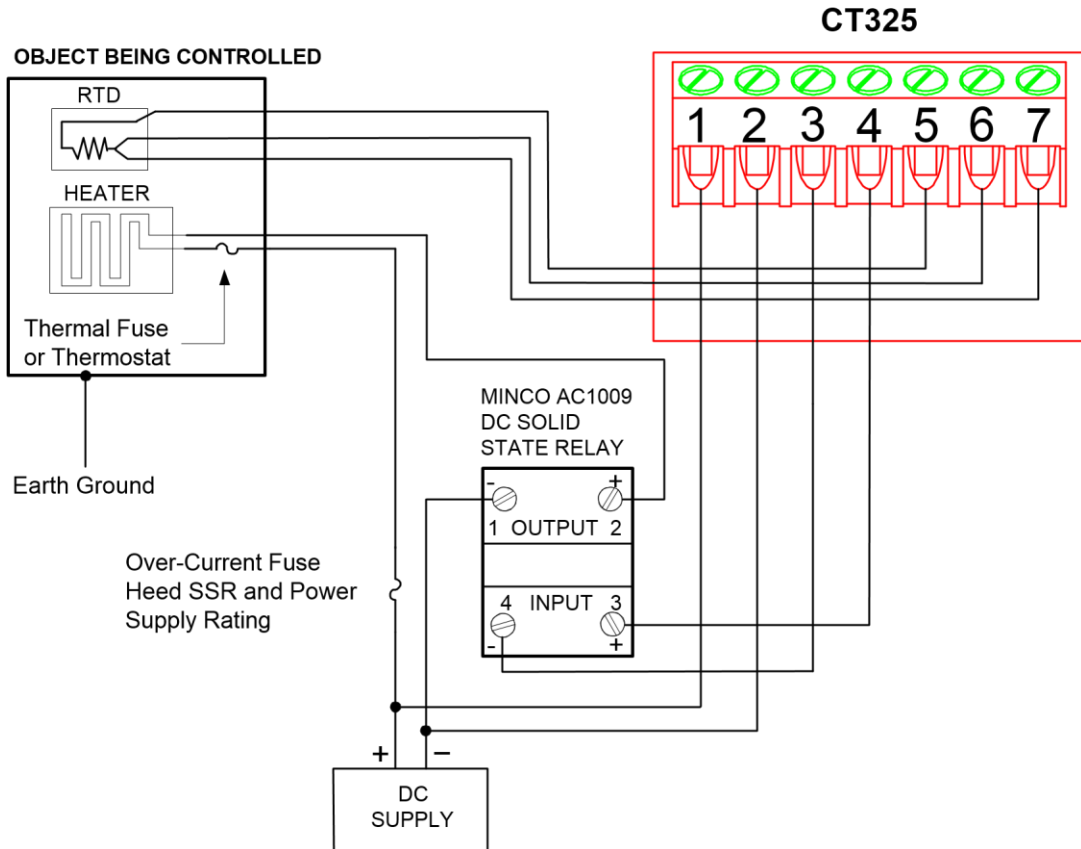

CT325 TEMPERATURE CONTROLLERS

DC Wiring External DC SSR

(AC1009 is capable of handling 20 amps max.)

7300 Commerce Lane Minneapolis, Minnesota 55432-3177 U.S.A.
Telephone:(763)571-312 FAX:(763)571-0927 WWW.MINCO.COM